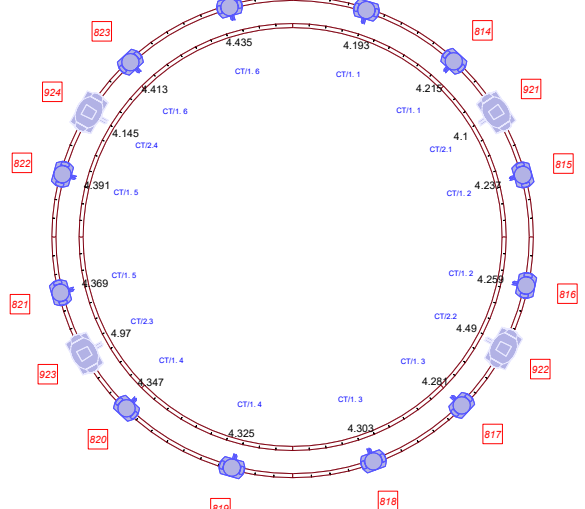

Royal Albert Hall Lighting Plan

Legend - Do not scale from this drawing

	Martin Encore Performance CLD		Robe LEDbeam 350
	Martin Mac Ultra Performance		ETC Lustr 2 14 Deg
	Martin Mac Viper Wash DX		ETC Lustr 2 Fresnel
	Robe BMFL Spot		ChromaFlood 200
	Robe Mega Pointe		RGB ParLITE
	Robe DL7PC Wash (PC Lens)		Robe Perfect 100
	Par 64		Strike 2 LED Molefay - Vertical
	Source 4 Par		MDG ATMe Hazer
	Source 4 Par inc Tophat		Source 4 5°
	Nocturne Flood inc Barndoor		Source 4 10°
	Lui Cyc Flood inc Barndoor		Source 4 19°
	Chauvet Colordash 12 Quad Batten		Source 4 50°
			Source 4 Junior 25/50°
			Source 4 Zoom 15/30°