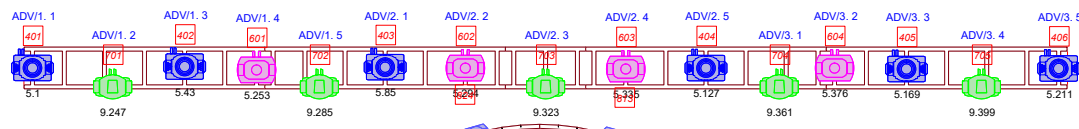

Royal Albert Hall Lighting Plan

Legend - Do not scale from this drawing

	Martin Encore Performance CLD		Robe LEDbeam 350
	Martin Mac Ultra Performance		ETC Lustr 2 14 Deg
	Martin Mac Viper Wash DX		ETC Lustr 2 Fresnel
	Robe BMFL Spot		ChromaFlood 200
	Robe Mega Pointe		RGB ParLITE
	Robe DL7PC Wash (PC Lens)		Robe Perfect 100
	Par 64		Strike 2 LED Molefay - Vertical
	Source 4 Par		MDG ATMe Hazer
	Source 4 Par inc Tophat		Source 4 5°
	Nocturne Flood inc Barndoor		Source 4 10°
	Lui Cyc Flood inc Barndoor		Source 4 19°
	Chauvet Colordash 12 Quad Batten		Source 4 50°
			Source 4 Junior 25/50°
			Source 4 Zoom 15/30°